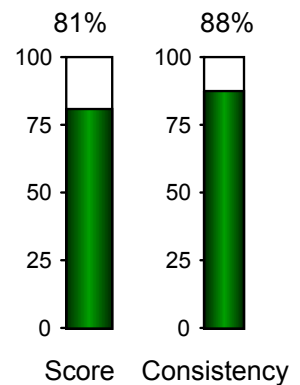

## Aiming Report

### Face Aim

-1.42  
-1.16  
-1.09  
-1.22  
0.13  
-1.70  
-1.78  
-0.94

1.2° closed

Face at adress

1.2° closed

Face change

1.8° opening