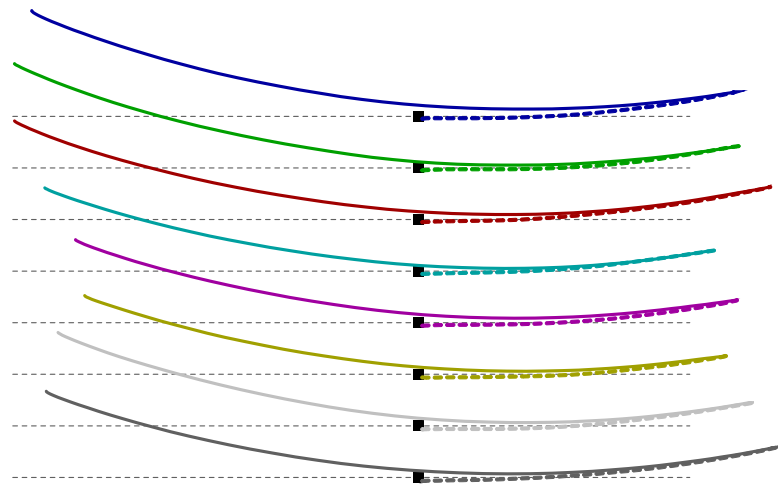

## Impact spot

-8.32  
-7.00  
-10.32  
-14.12  
-3.10  
-10.68  
-13.09  
-21.89

Spot: 11.1 mm toe

Lie angle: 0.6 ° toe down

Backswing Ratio

0.46

Impact spot

11.1 mm toe

Height on Face

13.4 mm

**SAM PuttLab**

...the reference in putt training

Project: Mark Mattheis  
 Player: Bögel, Maximilian  
 File: Measurement - 20.08.2014(..  
 Date: 20.08.2014

**Loft & Rise**

Side view

- 4.54
- 4.38
- 3.51
- 3.17
- 4.37
- 3.84
- 4.19
- 3.24

100 mm

Rise at impact: 3.9° up

**Launch & Spin**

Shaft angle: 1.6° deloft  
 ( Putter Loft: 3.0 ° )  
 Eff. Loft: 1.4° positive

Pred. launch: 1.9° up