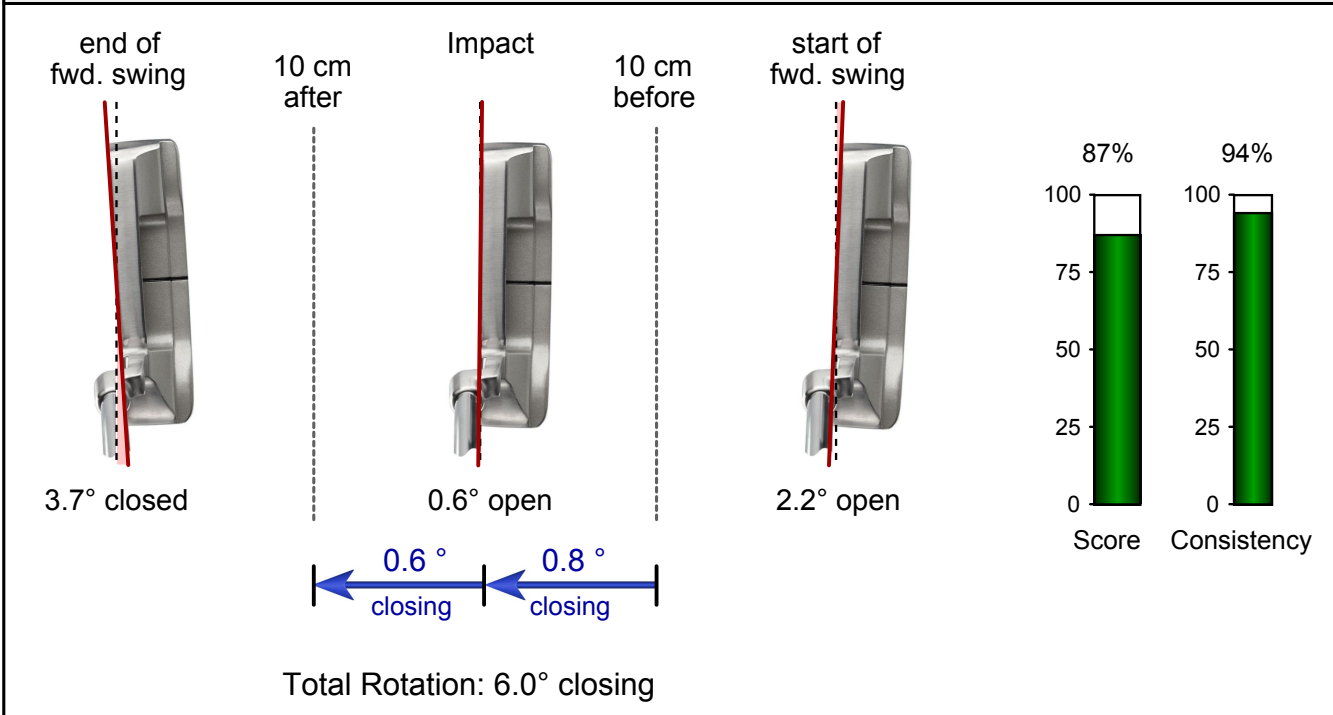

- 4.54
- 4.38
- 3.51
- 3.17
- 4.37
- 3.84
- 4.19
- 3.24

100 mm

Rise at impact: 3.9° up

**Launch & Spin**

Shaft angle: 1.6° deloft  
 ( Putter Loft: 3.0 ° )  
 Eff. Loft: 1.4° positive

Pred. launch: 1.9° up

Rise angle: 3.9° up

Predicted Spin: top

Project: Mark Mattheis  
 Player: Bögel, Maximilian  
 File: Measurement - 20.08.2014(..  
 Date: 20.08.2014

## Face Rotation

### Face Angle