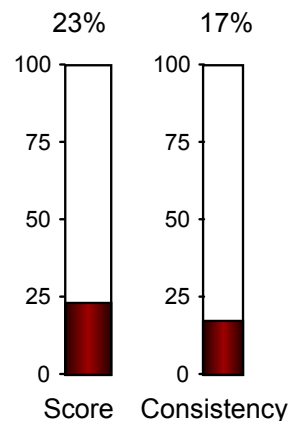

## Path & Spot

Top view

100 mm

3.4° right

## Impact spot

-8.32  
-7.00  
-10.32  
-14.12  
-3.10  
-10.68  
-13.09  
-21.89

Spot: 11.1 mm toe

Lie angle: 0.6 ° toe down

Backswing Ratio

0.46

Impact spot

11.1 mm toe