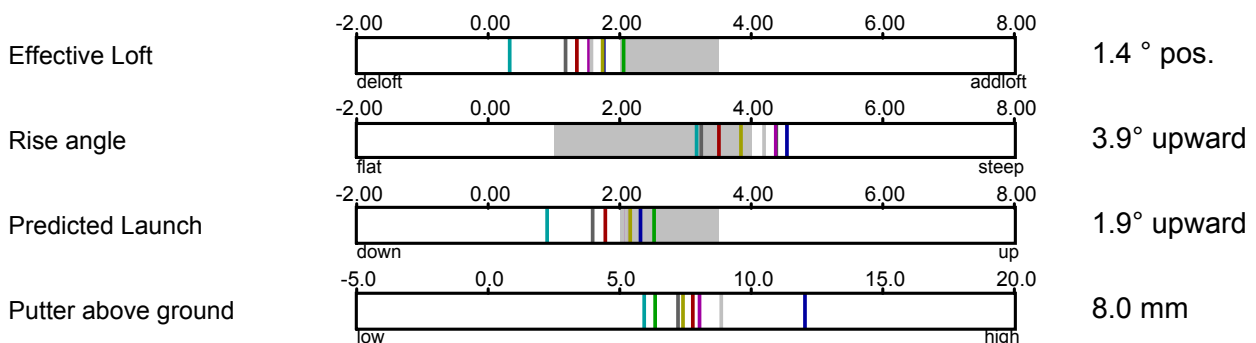

Launch & Spin

Shaft angle: 1.6° deloft
(Putter Loft: 3.0 °)
Eff. Loft: 1.4° positive

Pred. launch: 1.9° up

Rise angle: 3.9° up

Predicted Spin: top