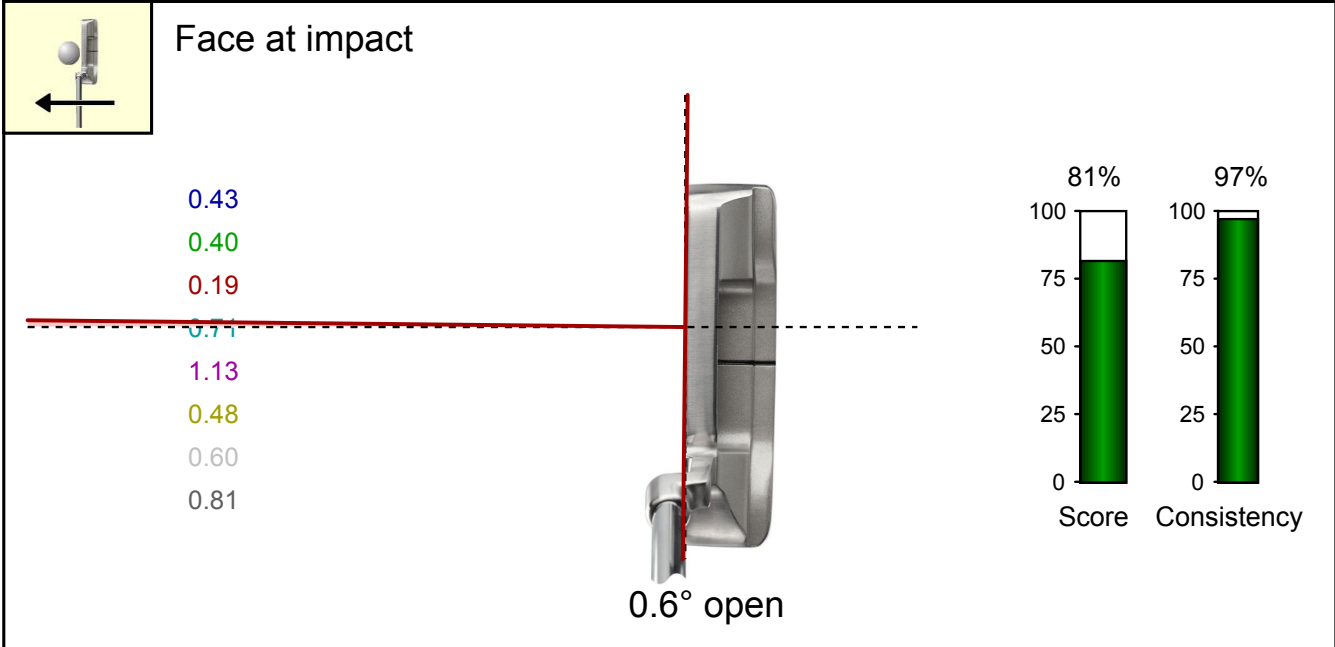

SAM PuttLab

...the reference in putt training

Project: Mark Mattheis
Player: Bögel, Maximilian
File: Measurement - 20.08.2014(..
Date: 20.08.2014

Direction