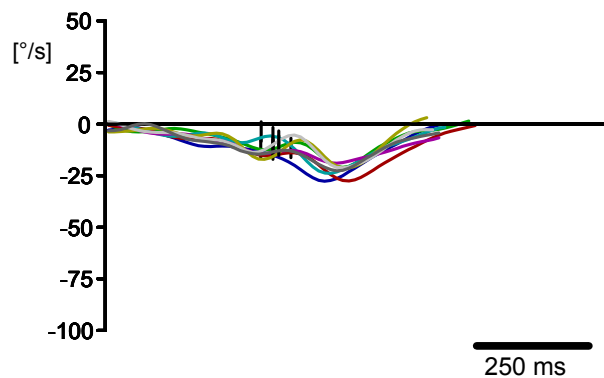

Project: Mark Mattheis
Player: Bögel, Maximilian
File: Measurement - 20.08.2014(..
Date: 20.08.2014

Face Rotation

Face Angle

Rotation