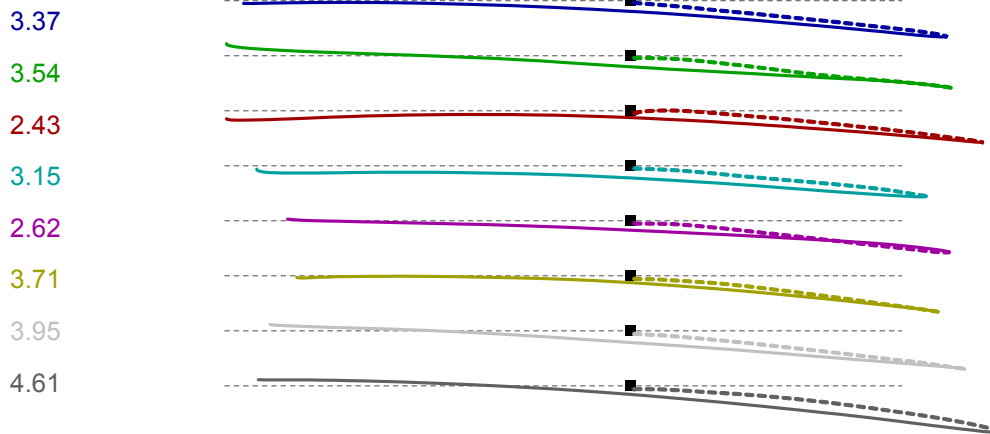

## Direction

# SAM PuttLab

...the reference in putt training

Project: Mark Mattheis  
Player: Bögel, Maximilian  
File: Measurement - 20.08.2014(..  
Date: 20.08.2014

## Path & Spot

Top view

100 mm

3.4° right