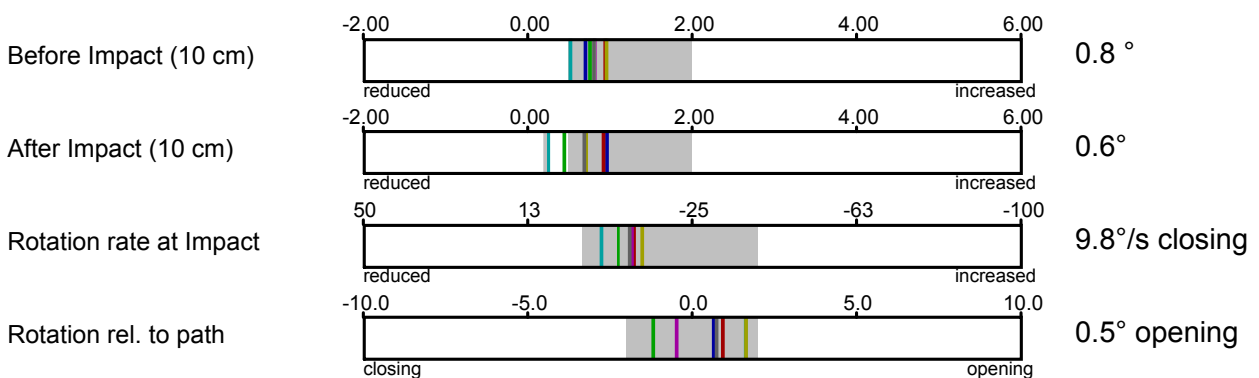

Project: Mark Mattheis
Player: Bögel, Maximilian
File: Measurement - 20.08.2014(..
Date: 20.08.2014

Face Rotation

Face Angle

Rotation