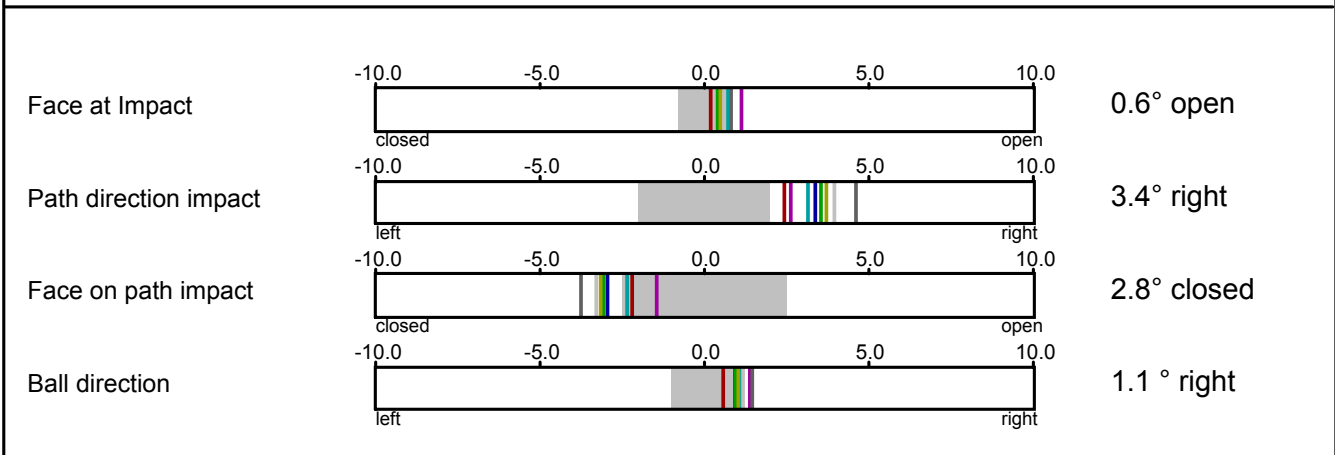

SAM PuttLab

...the reference in putt training

Project: Mark Mattheis
Player: Bögel, Maximilian
File: Measurement - 20.08.2014(..
Date: 20.08.2014

Direction