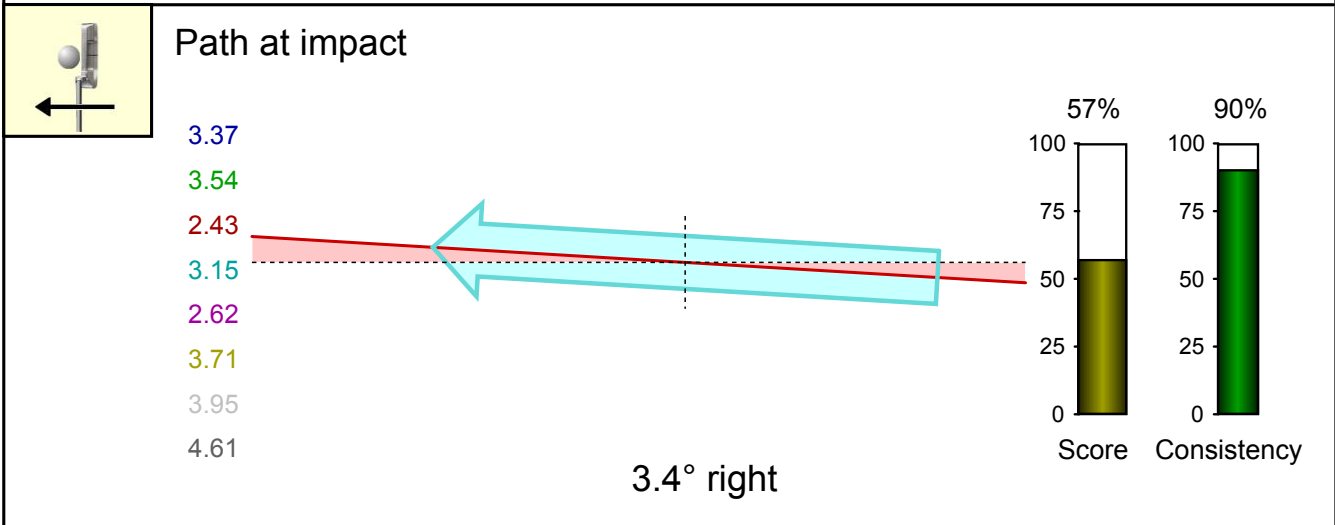

## Aiming Report

### Face Aim

-1.42  
-1.16  
-1.09  
-1.22  
0.13  
-1.70  
-1.78  
-0.94

1.2° closed

Face at adress

1.2° closed

Face change

1.8° opening

## Direction