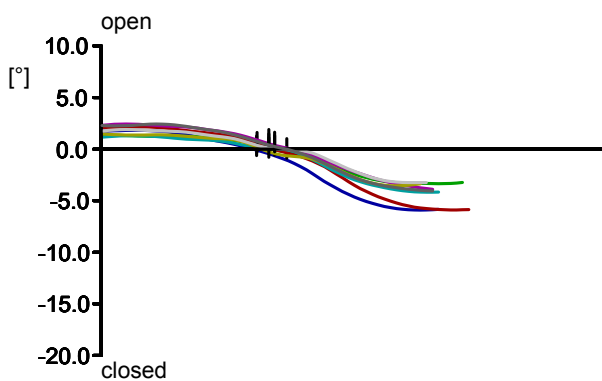

Project: Mark Mattheis
Player: Bögel, Maximilian
File: Measurement - 20.08.2014(..
Date: 20.08.2014

Face Rotation

Face Angle

Rotation