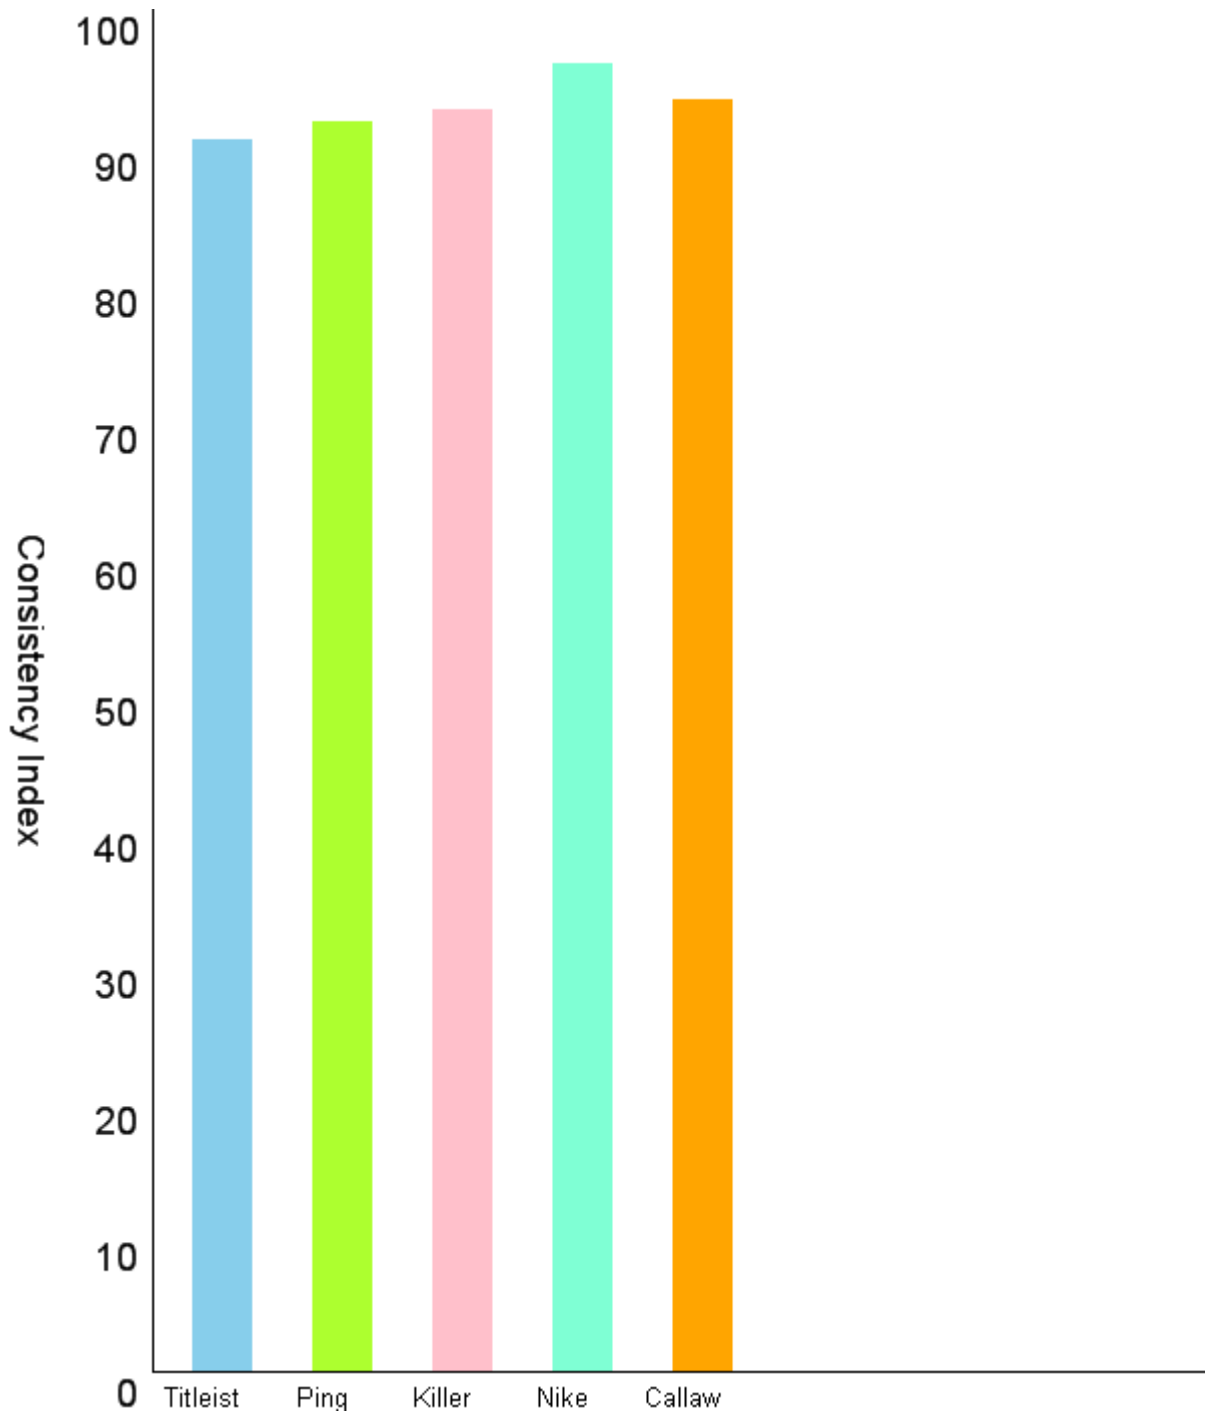

Mark Mattheis

Golfer Name:

Date: Mar 8, 2008

Consistency By Club

Mark Mattheis

Golfer Name:

Date: Mar 8, 2008

All Shots Report

Titleist D1 Aldila VS Proto 65 R

	Club Speed	Ball Velocity	Launch Angle	Ball Spin	Carry	Total	PTR	Deviation
	83.3	125.8	16.4	3,450	163.8	176.9	151.1	1.1 R
	84.1	128.1	17.0	3,537	178.3	193.0	152.3	3.0 R
	85.6	125.3	16.5	3,495	163.2	176.1	146.4	3.9 R
	83.9	126.9	18.1	3,808	176.6	191.0	151.3	5.6 R
Average	84.2	126.6	17.0	3,573	170.5	184.2	150.3	
Optimal	84.0	126.0	16.2	3,410	163.8	176.8	150.0	0.0

Ping Rapture Accra M2 T50

	Club Speed	Ball Velocity	Launch Angle	Ball Spin	Carry	Total	PTR	Deviation
	85.6	127.3	16.3	3,409	166.5	179.8	148.8	2.8 R
	81.4	125.8	18.8	3,993	174.6	188.8	154.6	4.2 R
	89.8	129.3	15.3	3,218	168.0	181.5	143.9	7.9 R
	87.5	129.2	14.7	3,542	173.0	187.0	147.7	6.1 R
Average	86.1	127.9	16.3	3,541	170.5	184.3	148.7	
Optimal	86.0	129.0	15.9	3,288	168.9	182.5	150.0	0.0

Killer Bee Viper Ti 4s

	Club Speed	Ball Velocity	Launch Angle	Ball Spin	Carry	Total	PTR	Deviation
	83.9	123.2	17.0	3,637	170.4	184.1	146.8	4.2 R
	89.4	127.2	15.0	3,377	163.3	176.3	142.2	5.0 L
	85.4	126.0	16.7	3,510	169.9	183.6	147.6	3.6 R
	87.6	127.8	14.9	3,491	164.3	177.4	145.9	4.6 L
Average	86.6	126.0	15.9	3,504	167.0	180.3	145.6	
Optimal	86.5	129.8	15.9	3,258	170.0	183.7	150.0	0.0

Nike Sumo Graffaloy Red S

	Club Speed	Ball Velocity	Launch Angle	Ball Spin	Carry	Total	PTR	Deviation
	82.6	122.6	13.8	4,180	161.5	174.3	148.5	5.7 R
	80.7	124.0	16.1	3,690	165.4	178.6	153.8	2.9 R
	80.6	124.6	13.2	4,426	166.0	179.2	154.6	5.6 R
Average	81.3	123.7	14.4	4,099	164.3	177.4	152.3	
Optimal	81.0	121.5	16.6	3,593	161.3	174.0	150.0	0.0

Callaway Hyper X NVS 65 R

	Club Speed	Ball Velocity	Launch Angle	Ball Spin	Carry	Total	PTR	Deviation
	85.6	121.0	18.9	4,100	163.6	176.5	141.3	8.9 R
	85.0	127.1	15.5	3,515	170.2	183.9	149.5	4.6 R
	84.5	127.0	14.4	3,862	172.2	186.2	150.3	4.0 L
	84.4	125.7	13.9	4,014	167.0	180.4	148.9	5.1 L